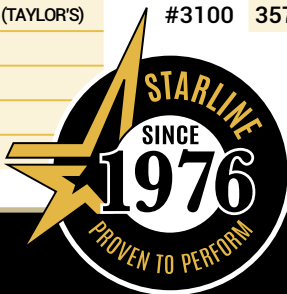

HANDGUN CALIBERS

#2810	30 LUGER	#3110	360 DW	#1500	45 AUTO
#4500	30 MAUSER	#1230	38 LONG COLT	#1530	45 AUTO BLANK
#4200	7.62X25 TOKAREV	#3920	38 S&W	#1520	45 AUTO + P
#4830	32 AUTO	#3900	38 SHORT COLT	#1540	45 AUTO RIM
#3140	7.65 FRENCH LONG	#1200	38 SPECIAL	#1600	45 COLT
#2510	32 S&W LONG	#1220	38 SPECIAL +P	#2010	45 G.A.P.
#2560	32 S&W	#4100	380 AUTO	#1610	45 LONG COLT BLANK
#2500	32 H&R MAG	#3800	38-40	#3400	45 S&W SCHOFIELD
#2530	327 FEDERAL	#2100	40 S&W	#1640	COWBOY 45 SPL
#1100	9MM	#2110	40 SUPER	#2900	45 SUPER
#1120	9MM +P	#1900	10MM	#2000	45 WIN MAG
#2300	9X21	#2200	10MM MAG	#2420	454 CASULL
#3500	9MM LARGO	#4000	400 COR-BON	#3410	455 WEBLEY/MKII
#1130	9MM STEYR	#1820	41 COLT	#4610	460 S&W MAG
#4600	9 SUPER COMP (9X23)	#1830	41 SPECIAL	#4060	460 ROWLAND
#3300	9MM WIN MAG	#1800	41 MAG	#4760	475 WILDEY MAG
#2600	9MM MAKAROV	#2410	414 SUPER MAG	#4750	475 LINEBAUGH
#2700	38 SUPER	#1440	44 AUTO MAG	#2040	480 RUGER
#3600	38 SUPER +P	#1410	44 COLT	#3000	5 IN 1 BLANK
#4700	38 SUPER COMP	#1400	44 MAG	#3050	50 AE
#4720	38 TJ	#4400	44 RUSSIAN	#4550	500 LINEBAUGH
#1300	357 MAG	#1700	44 SPECIAL	#4510	500 S&W MAG (R)
#1330	357 MAXIMUM	#2400	445 SUPER MAG	#4530	500 SPECIAL
#3100	357 SIG	#3700	44-40