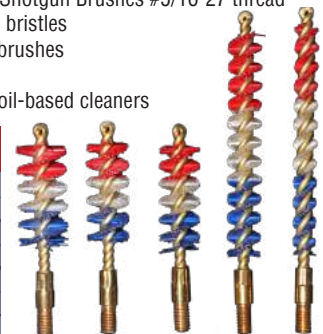

Patriot Series Heavy Duty Nylon Bristle Bore Brushes

Pro-Shot's Patriot Series Nylon Bore Brushes are made with super stiff bristles that help remove fouling without damaging the bore. Excellent for use on heavily fouled barrels. Pistol/Rifle Brushes: #8-32 thread, Shotgun Brushes #5/16-27 thread

- Stiff heavy duty red, white, and blue nylon bristles
- Will not flatten like standard brass bristle brushes
- Made with solid Brass Core and Coupling
- Stiff Colored Bristles resist ammonia and oil-based cleaners

Item #	Bore Brushes
PSR22	.22 CAL./223 CAL. RIFLE
PSR30	.30 CAL. RIFLE
PSP38/9	.38 CAL./9MM
PSO40/10	.40 CAL./10MM PISTOL
PSP45	.45 CAL. PISTOL
PS12	12 GA. SHOTGUN
PS20	20 GA. SHOTGUN