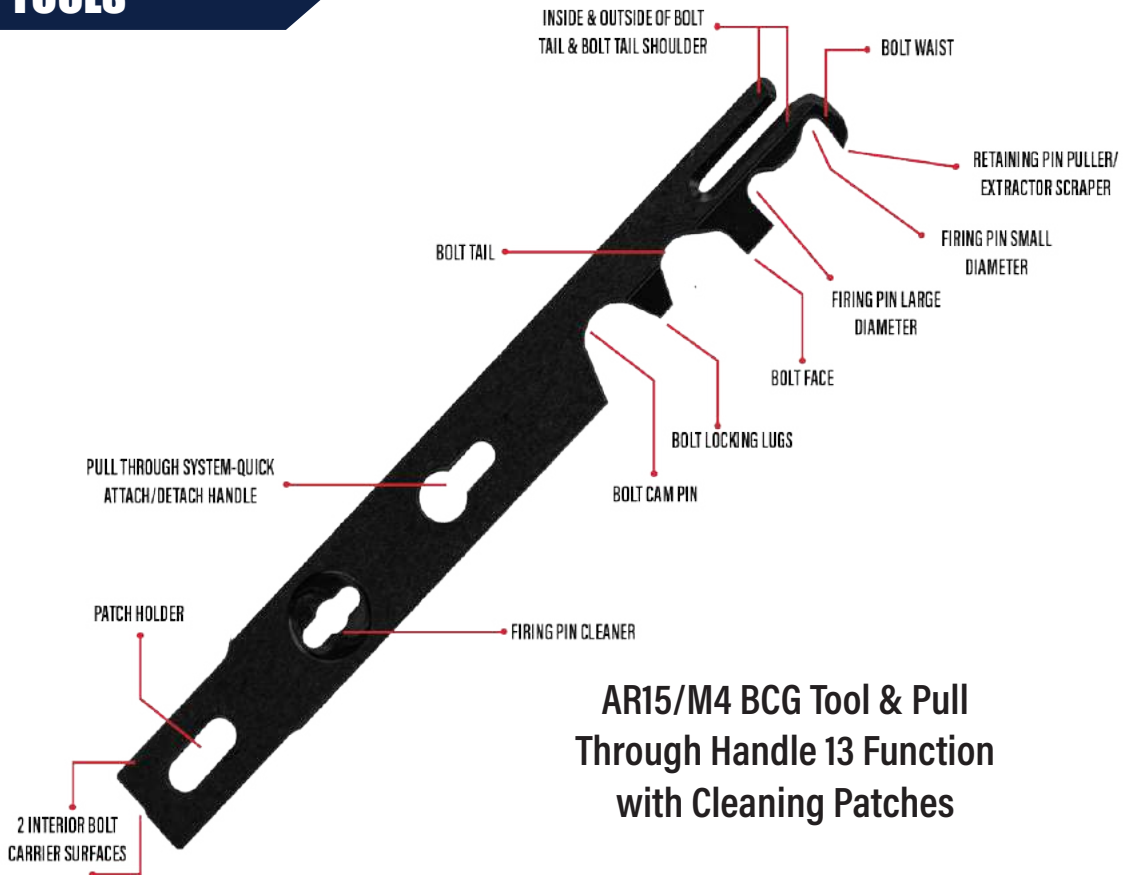

AR15/M4 BCG Tool & Pull Through Handle 13 Function with Cleaning Patches

Item #	Description
AR-HOOK	AR-Hook Cleaning Rod Guide & Upper Receiver Strut
1911-PCT	1911 Barrel Bushing Tool-Plug Capture Tool
AR-BCGT	AR15/M4 BCG Tool & Pull Through Handle 13 Function with Cleaning Patches
AR-SKIT	AR Platform Service Kit (3 Piece, Fits Mil-Spec AR-15 5.56MM/.223 Cal. Rifles)

The Pro-Shot plug Capture Tool, the PCT is a unique 1911 barrel bushing wrench.