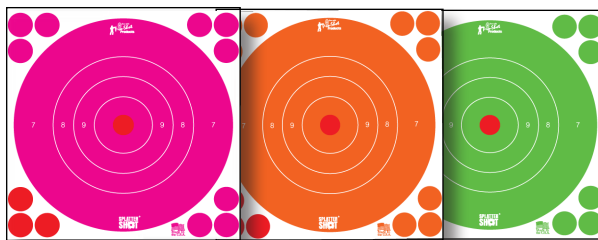

WHY CHOOSE PRO-SHOT SPLATTER SHOT TARGETS?

- Excellent Splatter effect makes shot clearly visible downrange.
- Peel & Stick targets not only adhere in normal situations, but in range and field use have proven them to out stick the competition in Morning Dew, Dust, and Sand Environment.
- Resealable (Zip Top) packaging makes it easy to keep and use targets during multiple range visits.
- Quality targets at affordable costs to you.
- Exclusive reactive target repair/pasters on roll.
- Tactical design targets for pistol/rifle/shotgun.
- High/Low visibility targets that are great for all shooting light conditions.

SPLATTER SHOT TARGETS

Peel & Stick

8" PEEL & STICK BULLSEYE WITH TARGET PASTERS

12" PEEL & STICK BULLSEYE WITH TARGET PASTERS

3" PEEL & STICK TARGETS (12 SHEETS)

6" PEEL & STICK BULLSEYE WITH TARGET PASTERS

2" PEEL & STICK TARGETS (12 SHEETS)

HIGH VISIBILITY FLUORESCENT SPLATTERSHOT

17.25" PEEL & STICK BULLSEYE WITH TARGET

12" X 18" PEEL & STICK SILHOUETTE INSERT WITH PASTERS

17.25" SIGHT-IN PEEL & STICK

8" SIGHT-IN TARGET TAG PAPER

12" SIGHT-IN TARGET TAG PAPER

8" PEEL & STICK BULLSEYE WITH TARGET PASTERS

ITEM #
8B-GREEN-30PK
8B-GREEN-6PK
8B-WHITE-30PK
8B-WHITE-6PK
8B-ORNGE-30PK
8B-ORNGE-6PK
8B-PINK-8PK

2" PEEL & STICK TARGETS 12 SHEETS

ITEM #
2B-GREEN-108

6" PEEL & STICK BULLSEYE WITH TARGET PASTERS

ITEM #
6B-GREEN-60PK
6B-GREEN-12PK
6B-WHITE-30PK

17.25 PEEL & STICK BULLSEYE WITH TARGET PASTERS

ITEM #
LONG RANGE-17.25-5PK
17.75SI-5PK

12" X 18" PEEL & STICK SILHOUETTE INSERTS (HEAVY TAG PAPER)

ITEM #
SILH-IN-12PK
SILH-IN-5PK

12" PEEL & STICK BULLSEYE WITH TARGET PASTERS