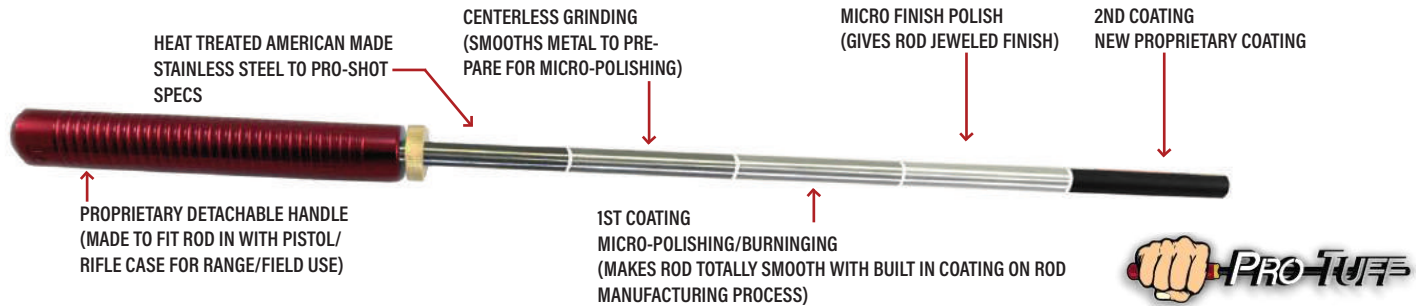

COATED RODS AND CHAMBER TOOLS

Pro-Tuff Coated Rods

Pro-Tuff Coated Rods

- Ultra tough coating stands up to continual use
- 1-Piece heat treated, polished & coated stainless steel rod
- .22 Cal. rods includes patch holder .270 Cal. rods include the brass adaptor & brass patch holder
- Packaged in reusable tube for all safe storage
- Pro-Shot direct design allows all accessories to fit directly onto the rod
- Coated rods are #8-32 Threads and accept all major cleaning rod accessories
- Exclusive design, full size removable swivel handle

ITEM #	ROD LENGTH	WORKS FOR
CR8-22	8"	.22 CAL. & UP
CR8-270	8"	.22 CAL. & UP
CR30-22	30"	.22 CAL-6.5MM
CR36-22	36"	.22 CAL-.26 CAL.
CR36-270	36"	.270 CAL. & UP
CR42-22	42"	.22 CAL-.26 CAL.
CR42-270	42"	.270 CAL. & UP

37MM/40MM GRENADE LAUNCHER BRUSH AND MOP

- Bronze Bristles
- Brass Core
- Brass Coupling
- 100% Cotton Mop
- Brass Core
- Brass Coupling