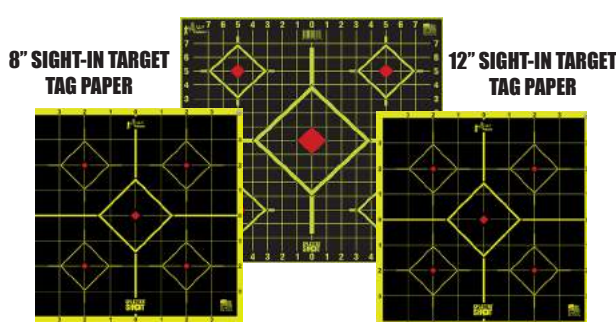

2" PEEL & STICK TARGETS (12 SHEETS)

HIGH VISIBILITY FLUORESCENT SPLATTERSHOT

17.25" PEEL & STICK BULLSEYE WITH TARGET

12" X 18" PEEL & STICK SILHOUETTE INSERT WITH PASTERS

17.25" SIGHT-IN PEEL & STICK

8" SIGHT-IN TARGET TAG PAPER