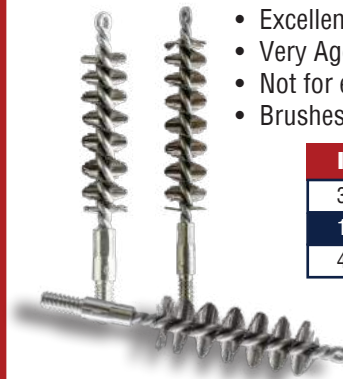

SUPERIOR QUALITY BRUSHES

Stainless Steel Revolver Chamber Brush

- Excellent for the removal of heavy fouling
- Very Aggressive
- Not for excessive use
- Brushes have #8-32 Threads

Item #	Caliber
38CH	.38/.357
45CH	.45 CAL.

Stainless Steel Pistol Bore Brush

- Excellent for the removal of heavy fouling
- Very Aggressive
- Not for excessive use
- Brushes have #8-32 Threads

Item #	Caliber
38ST	.38/.357/9MM
10ST	10MM/.40 CAL.
45ST	.45 CAL.