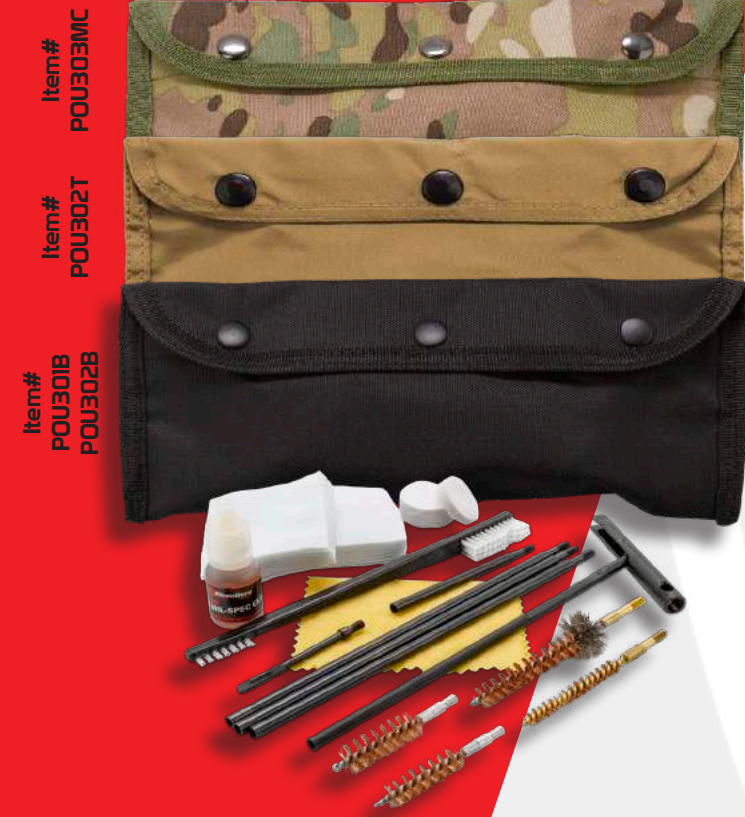

Item# POU303MC
Item# POU302T
Item# POU301B
Item# POU302B