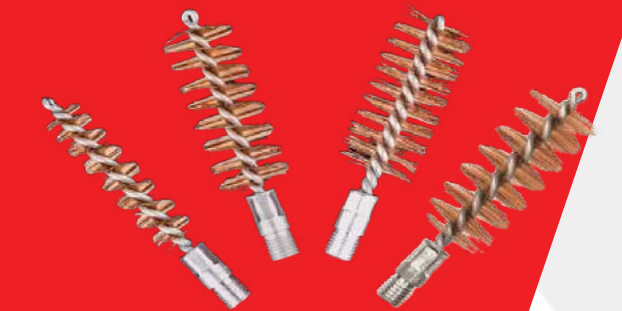

PHOSPHOR BRONZE BORE BRUSHES