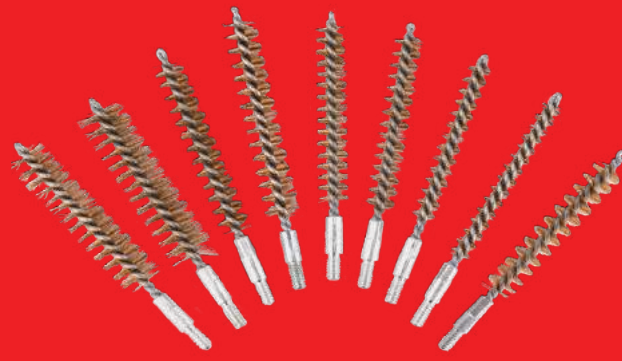

PHOSPHOR BRONZE BORE BRUSHES