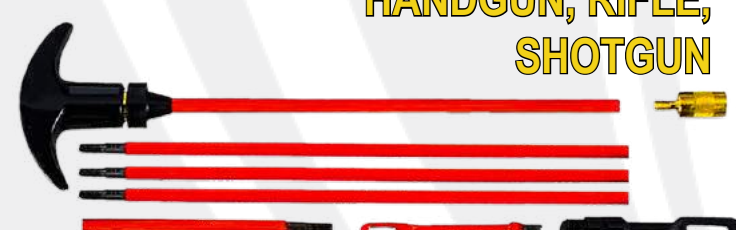

SOFTER THAN BARREL STEEL | PATCH HOLDER | SWIVEL T-HANDLE

SAF301

WORKING LENGTH: 29.5"
UNIVERSAL .22-12 GA

HANDGUN, RIFLE,
SHOTGUN

SAF-T-CLAD™

SOFTER THAN BARREL STEEL | PATCH HOLDER | SWIVEL T-HANDLE | SAF-T-CLAD™ COATING FOR PROTECTION

Precision machined rods are manufactured from top quality stock to exacting tolerances and surface smoothness. Tough nylon handles (except for S170) provide a smooth rotating action, which allows the accessory to accurately follow the rifling in the barrel for ideal cleaning. Shotgun handles do not rotate. Multi-section rods are packaged in tough compartmentalized, vinyl pouches and durable plastic clamshell packages that are reusable and easy to store.

VALU-PACK™ RODS

Truly an economic cleaning package equipped with popular KleenBore® hardware. Steel rod sets are featured in these kits because of their strength and durability. Also included in the rifle and shotgun cleaning kits is a muzzle guard, patch holder, phosphor bronze brush, and a 100% cotton mop. These are not included in the handgun/rifle kit because of its universal nature. Cleaning sets are packaged in a convenient, reusable, see-through clamshell.